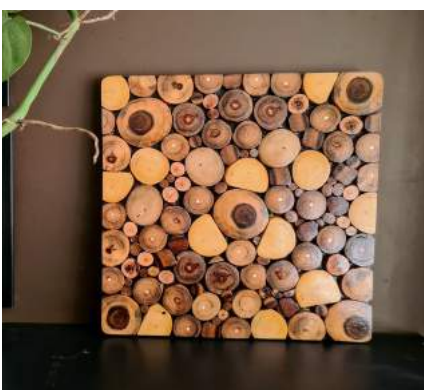

Shobha Wall Art

₹ 900/- only (12 inch)

Take home the feel of the forest with a collage of wood selected from various types of trees from the forests of the Sahyadris!